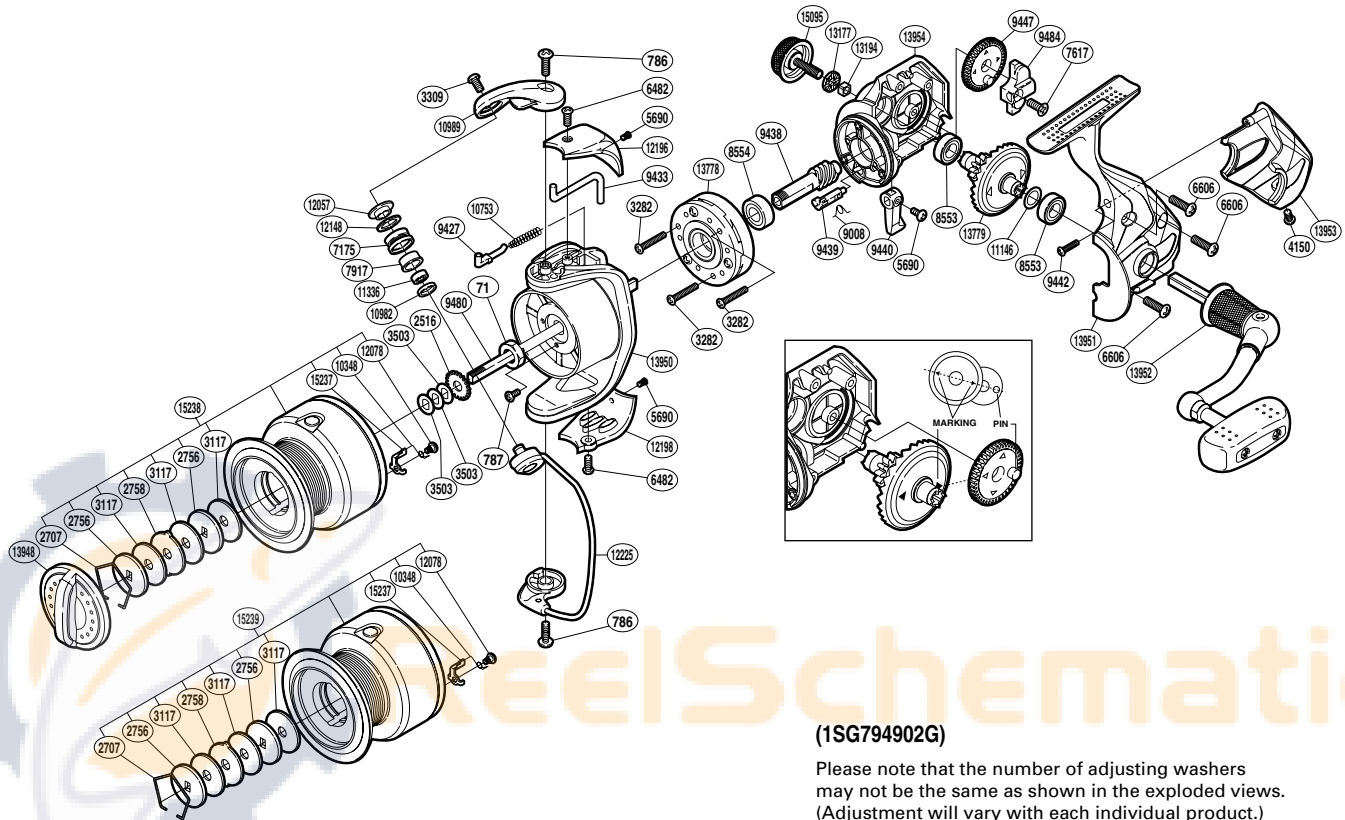

SHIMANO

EXAGE

EXG-C5000FC

Part No.	Description	Part No.	Description	Part No.	Description
RD 0071	Rotor Nut	RD 8554	Ball Bearing	RD12148	Line Roller Spacer
RD 0786	Screw	RD 9008	Anti-Reverse Cam Spring	RD12196	Bail Spring Cover
RD 0787	Screw	RD 9427	Bail Spring Guide	RD12198	Bail Hold Support Guard
RD 2516	Spool Support	RD 9433	Bail Trip Lever	RD12225	Bail Assembly
RD 2707	Drag Washers Retainer	RD 9438	Pinion Gear	RD13177	Handle Screw Cap Spacer
RD 2756	Key Washer	RD 9439	Anti-Reverse Cam	RD13194	Handle Screw Lock
RD 2758	Eared Washer	RD 9440	Anti-Reverse Lever	RD13778	Roller Clutch Assembly
RD 3117	Drag Washer	RD 9442	Screw	RD13779	Drive Gear
RD 3282	Screw	RD 9447	Oscillating Gear	RD13948	Drag Knob
RD 3309	Screw	RD 9480	Main Shaft	RD13950	Rotor
RD 3503	Spool Washer	RD 9484	Oscillating Slider	RD13951	Side Cover
RD 4150	Screw	RD10348	Click Spring	RD13952	Handle Assembly
RD 5690	Screw	RD10753	Bail Spring	RD13953	Rear Protector
RD 6482	Screw	RD10982	Bearing Spacer	RD13954	Body
RD 6606	Screw	RD10989	Bail Arm	RD15095	Handle Screw Cap
RD 7175	Line Roller	RD11146	Washer	RD15237	Drag Click
RD 7617	Screw	RD11336	Ball Bearing	RD15238	Spool Assembly
RD 7917	Line Roller Bushing	RD12057	Line Roller Washer		
RD 8553	Ball Bearing	RD12078	Screw	RD15239	Spare Spool Assembly